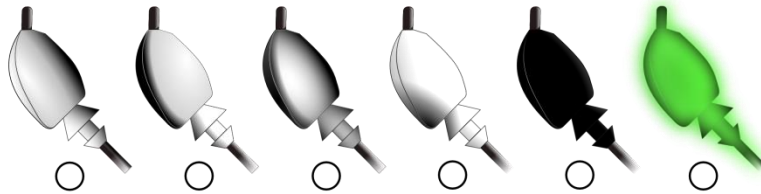

PROJECT ID: _____

Lure Weight _____

Head Color

Color Code/s

1 _____
2 _____
3 _____

1 Dorsal layer; 2 Base color, 3 Ventral layer/spot

Custom Skirt

- Standard Cut Silicone 44 Strands (up to 2 colors)
- Standard Cut Silicone 66 Strands (up to 3 colors)
- Round Rubber Regular Grade 60 Strands (up to 3 colors)
- Round Rubber Regular Grade 80 Strands (up to 3 colors)