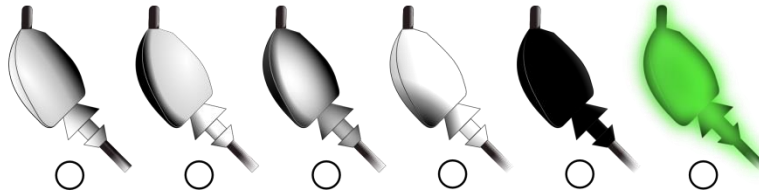

PROJECT ID: \_\_\_\_\_

Lure Weight \_\_\_\_\_

Head Color

Color Code/s

1 \_\_\_\_\_  
2 \_\_\_\_\_  
3 \_\_\_\_\_

1 Dorsal layer; 2 Base color, 3 Ventral layer/spot

Custom Skirt

- Standard Cut Silicone 44 Strands (up to 2 colors)
- Standard Cut Silicone 66 Strands (up to 3 colors)
- Round Rubber Regular Grade 60 Strands (up to 3 colors)
- Round Rubber Regular Grade 80 Strands (up to 3 colors)