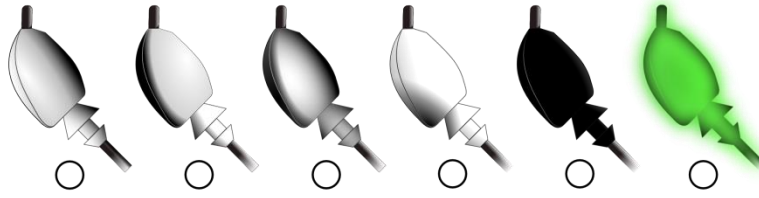

PROJECT ID: _____

Lure Weight

1/4 oz

Head Color

Color Code/s

1 _____
2 _____
3 _____

1 Dorsal layer; 2 Base color, 3 Ventral layer/spot

Custom Skirt

Standard Cut Silicone
44 Strands (up to 2 colors)

Standard Cut Silicone
66 Strands (up to 3 colors)

Fine Grade Round Rubber
80 Strands (up to 3 colors)

Single Color

Color Code _____

Mixed Color

Color Codes 1 _____
2 _____
3 _____