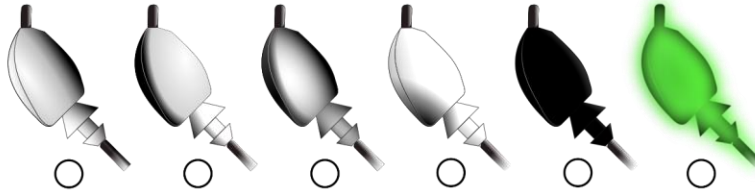

PROJECT ID: _____

Lure Weight _____

Head Color

Color Code/s

1 _____
2 _____
3 _____

1 Dorsal layer; 2 Base color, 3 Ventral layer/spot

Custom Skirt

- Standard Cut Silicone 44 Strands (up to 2 colors)
- Standard Cut Silicone 66 Strands (up to 3 colors)
- Round Rubber Regular Grade 40 Strands (up to 2 colors)
- Round Rubber Regular Grade 60 Strands (up to 3 colors)
- Round Rubber Regular Grade 80 Strands (up to 3 colors)